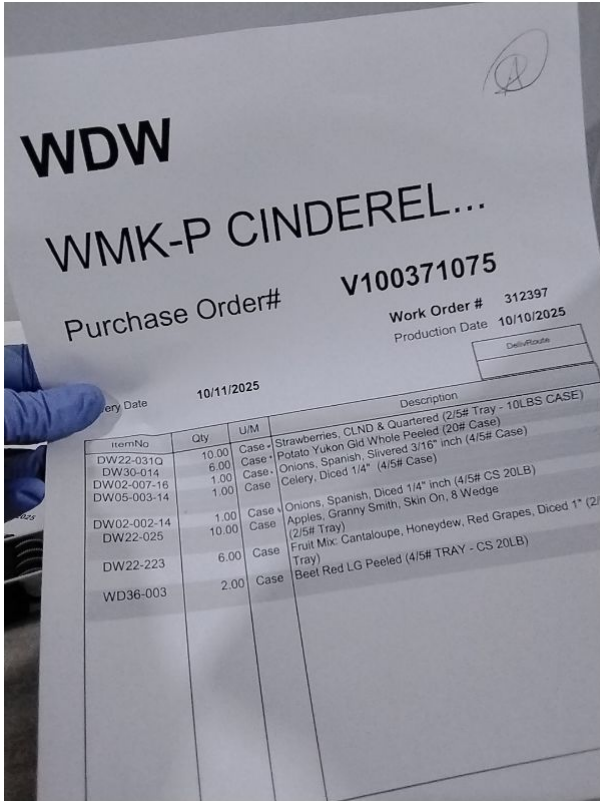

Production Time Stamp

Date: 2025-10-10

Time: 12:54 PM

Customer: WMK-P CINDERELLA

Photo:

Lot Details:

Lot #	Quantity	Vendor
1445	100	Harvill Produce (407) 843-4331
1447	120	Roza - Steve (813)-238-3874
1352	40	Straight Bill OV
1426	100	Harvill Produce (407) 843-4331
1448,1406,1349	60	Seminole Produce
1442	40	Harvill Produce (407) 843-4331